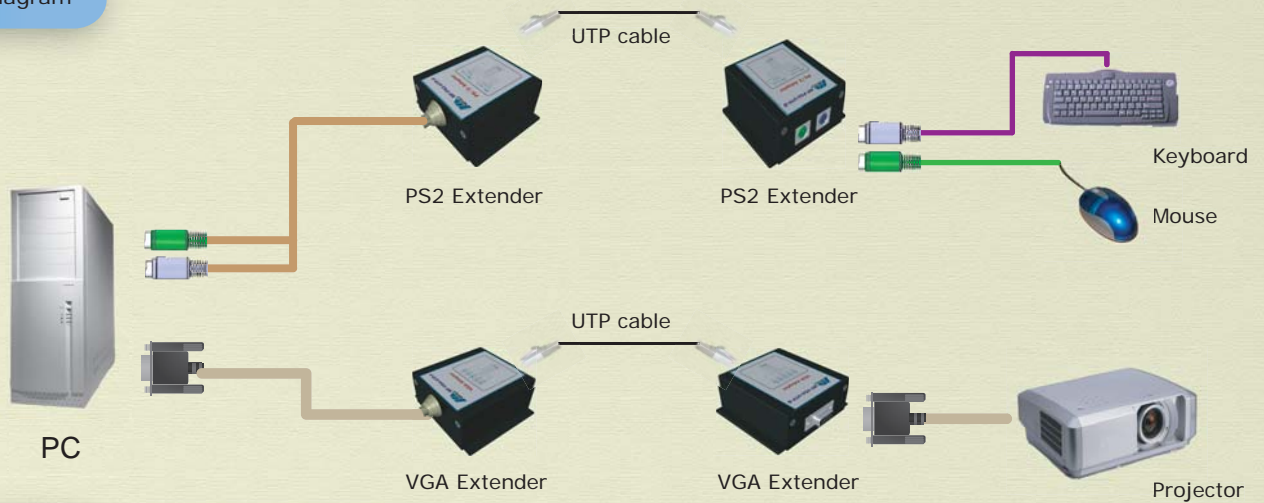

VGA & PS2 to UTP Extender

Description

The Long Rang Kit allows VGA video signals/PS2 to be transmitted up to 450 ft via 4-pair CAT5 unshielded twisted pairs cable. Used in pairs, the VGA extender is used in home or commercial applications as a smart, fast and cost-effective, eliminates costly and bulky VGA cable, allowing VGA monitors to be connected extended distances from the PC via standard twisted pair cable. Ideal for classrooms video distribution, lecture halls, retail kiosks, video information displays, overhead projector systems, PC-training system, and tradeshow PC demo system.

Application Diagram

SPECIFICATIONS

Distance:	VGA (640 x 480 Pixels) 450ft (137m) SVGA (800 x 600 Pixels) 350ft (106m) XGA (1024 x 768 Pixels) 250ft (76m) SXGA (1280 x 1024 Pixels) 200ft (61m)
Enclosure:	Metal
Dimensions:	3" (W) x 3" (D) x 1.25" (H)

Cable:	Cat5E/6 or better unshielded twisted pair (UTP)
Bandwidth:	60MHz
Impedance:	Input: RGB 75 ohms Unbalanced Output: RGB 100 ohms Balanced

Item Number	Description
MF-VGA-UTP-D	VGA to UTP Extender HD15P Female
MF-VGA-UTP-P	VGA to UTP Extender Pigtail
MF-PS2-UTP-D	PS2 Keyboard and Mouse to UTP Extender (Female)
MF-PS2-UTP-P	PS2 keyboard and mouse to UTP Extender Pigtail