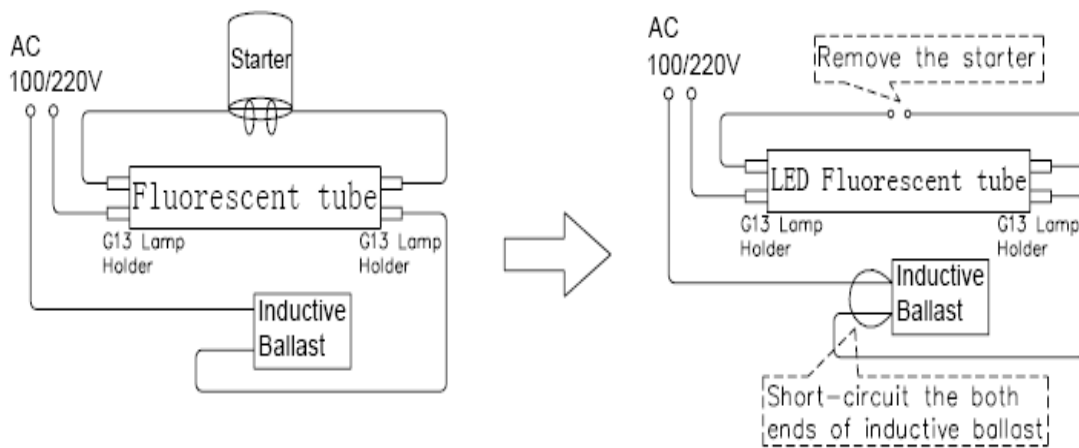

User Guide

Note

- Indoor use only
- Do not use this product with ambient temperature over 50 °C