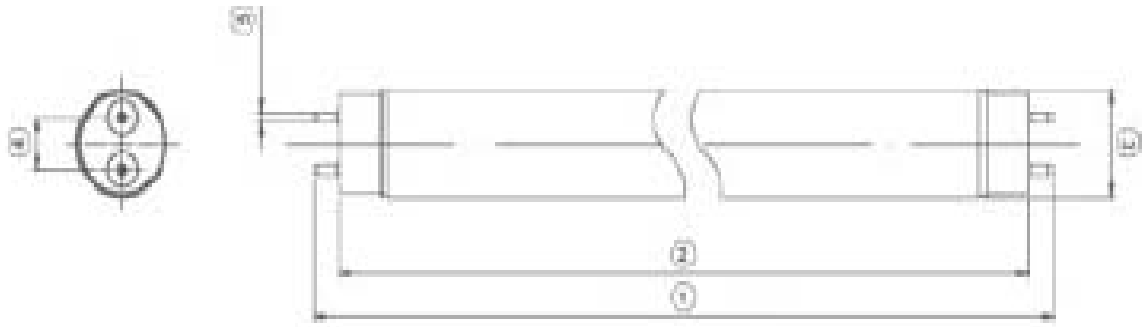

T8-60 Series

視覺效果

	120°						Unit
	Neutral White						
Illuminance @50cm							lux
Illuminance @100cm							
Illuminance @150cm							

T8-60 Series

Product Dimensions

1、591.6mm 2、580mm 3、26mm

4、12.7mm 5、2.3mm