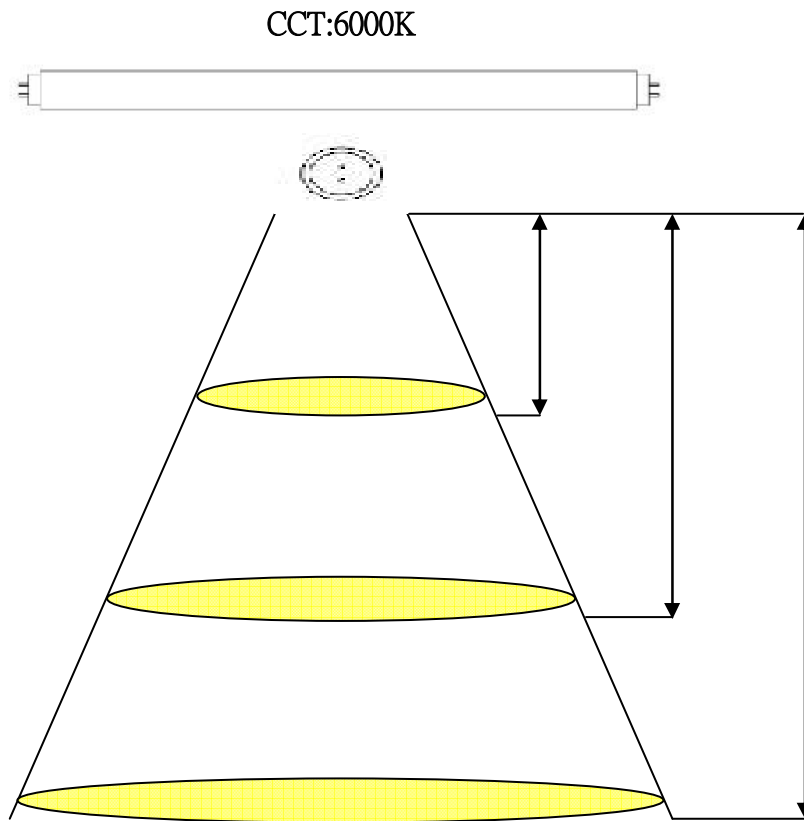

T8-60 Series

Features

- Universal AC input / Full range
- No UV light
- Low Power Consumption
- Long Life

Applications

- All Indoor lighting
- Fit All T8 Fixture

Absolute Maximum Ratings

Parameter	Symbol	Rating	Unit
Input Voltage	V_{rms}	90Vac~264Vac	V
Luminous Flux	Φ_V	650	lm
Operating Temperature	T_{opr}	-30 ~ 50	°C
Storage Temperature	T_{stg}	-30 ~ 85	°C

Product Nomenclature

T8 - 12 NW A
a b c d

<u>a</u> Item		<u>b</u> Length		<u>c</u> Color		<u>d</u> Angle	
Code	Type	Code	Type	Code	Type	Code	Type
T8	T8	12	12W	NW	Neutral White	A	120°
				WW	Warm White		

T8-60 Series

視覺效果

	120°						Unit
	Neutral White						
Illuminance @50cm							lux
Illuminance @100cm							
Illuminance @150cm							

T8-60 Series

Product Dimensions

1、591.6mm 2、580mm 3、26mm

4、12.7mm 5、2.3mm