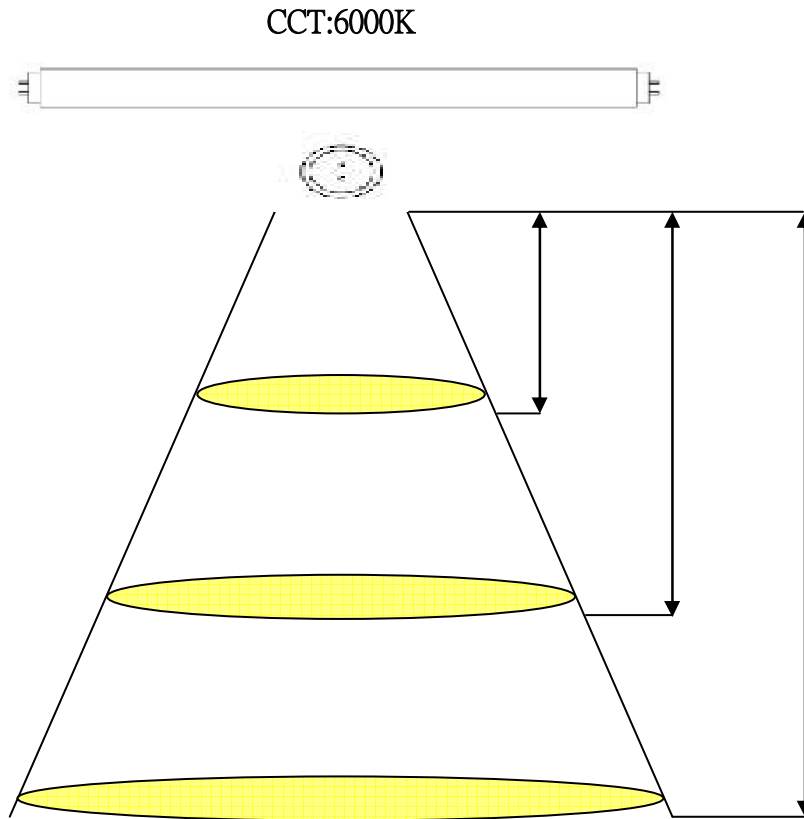

T8-120 Series

視覺效果

	120°						Unit
	Neutral White						
Illuminance @50cm							lux
Illuminance @100cm							
Illuminance @150cm