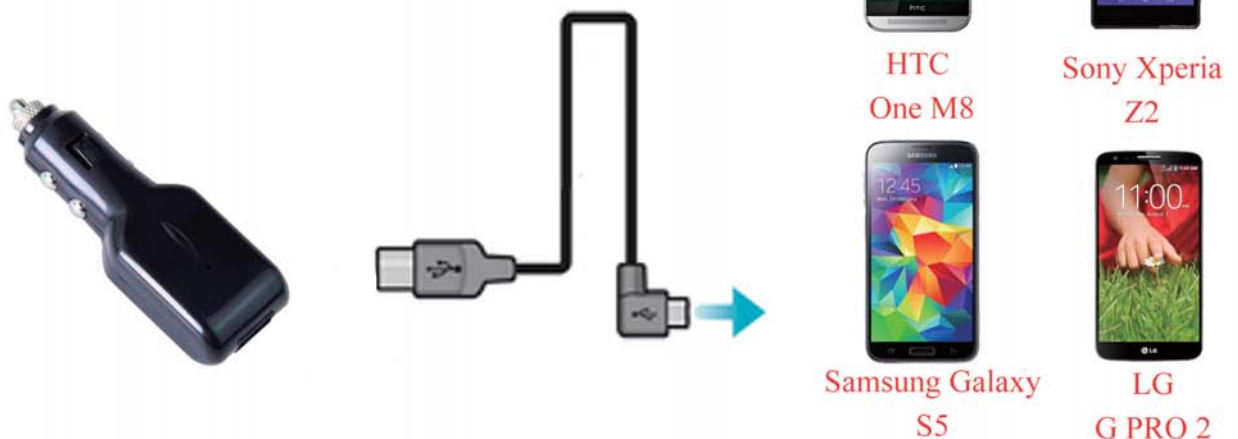

Quick Charge 2.0 Car Charger

The QC2.0 Car Charger will speed up to 75% faster than conventional technology and no need to replace existing charger cable

Feature

- Support QC 2.0 spec and compatible with QC 1.0
 - Support Battery Charge Spec. 1.2 (w/o Apple)
 - Support devices: Sony Xperia Z2, ZL2, Sharp SH-04F, Samsung Galaxy S5, LG Isai FL, LG G Pro 2, G3, HTC One M8, E8, OnePlus One, Vega Iron 2, Mi 3S, ZTE Nubia X6, Grand SII Vivo Xshot, OPPO Find7 and other Smart Phone with Qualcomm Snapdragon 801 later.
- *Use the USB data & sync charger cable only.

Charge Speed up 75%

	Conventional Charge	Quick Charge 1.0	Quick Charge 2.0
25% Charge	60 minutes	18 minutes	12 minutes
50% Charge	120 minutes	48 minutes	24 minutes
75% Charge	192 minutes	78 minutes	42 minutes
100% Charge	270 minutes	144 minutes	96 minutes