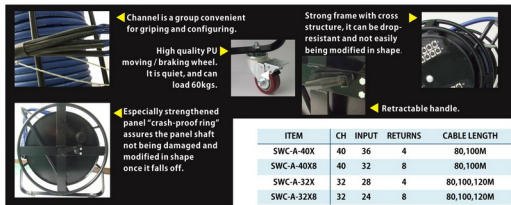

● SWC-α-40X

α series top quality multi-cable with cable drum

ITEM	CH	INPUT	RETURNS	CABLE LENGTH
SWC-A-40X	40	36	4	80,100M
SWC-A-40XB	40	32	8	80,100M
SWC-A-32X	32	28	4	80,100,120M
SWC-A-32XB	32	24	8	80,100,120M