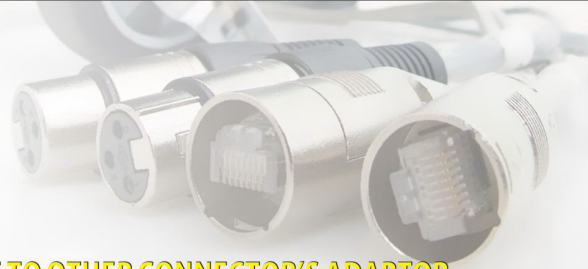

XLR MALE ADAPTOR

WE DEFINE YELLOW COLOR CABLE FOR XLR MALE TO OTHER CONNECTOR'S ADAPTOR

SVP574 SERIES IS XLR MALE ADAPTOR WITH CABLE
***-PT SERIES STANDARD LENGTH IS 20cm**

SVP574-1

SVP574-1-PT

SVP574-6

SVP574-6-PT

SVP574-1 XLR MALE TO 6.3mm MONO JACK
 SVP574-1-PT XLR MALE TO 6.3mm MONO JACK W/20cm

SVP574-6 XLR MALE TO RCA FEMALE
 SVP574-6-PT XLR MALE TO RCA FEMALE W/20cm

SVP574-2

SVP574-2-PT

SVP574-7

SVP574-7-PT

SVP574-2 XLR MALE TO 6.3mm MONO PLUG
 SVP574-2-PT XLR MALE TO 6.3mm MONO PLUG W/20cm

SVP574-7 XLR MALE TO RCA MALE
 SVP574-7-PT XLR MALE TO RCA MALE W/20cm

SVP574-3(STEREO)

SVP574-3-PT

SVP574-8

SVP574-8-PT

FOR BOUNDARY MICROPHONE

SVP574-3 XLR MALE TO 6.3mm STEREO JACK
 SVP574-3-PT XLR MALE TO 6.3mm STEREO JACK W/20cm

SVP574-8 XLR MALE TO MINIATURE MIC CONNECTOR FEMALE
 SVP574-8-PT XLR MALE TO MINIATURE MIC CONNECTOR FEMALE W/20cm

SVP574-4(STEREO)

SVP574-4-PT

SVP574-9

SVP574-9-PT

SVP574-4 XLR MALE TO 6.3mm STEREO PLUG
 SVP574-4-PT XLR MALE TO 6.3mm STEREO PLUG W/20cm