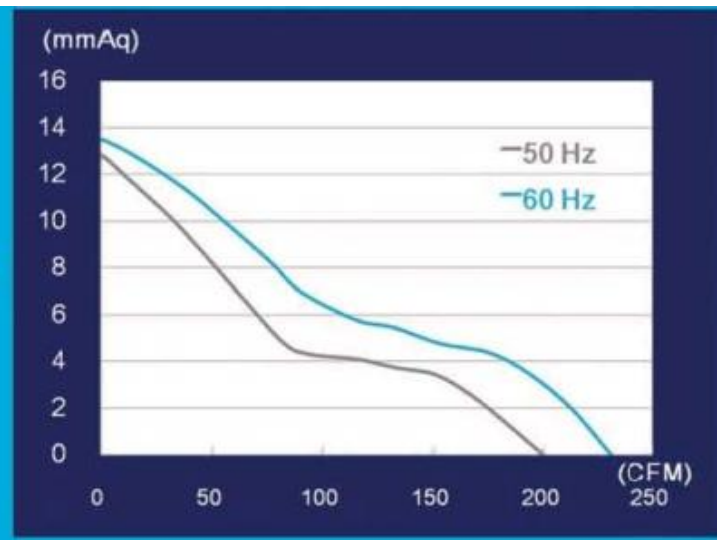

Dimension (units:mm)

Characteristic Curves

SPECIFICATION

Model	Voltage (V)	Freq. (Hz)	Current (A)	Power (W)	Speed (RPM)	Air Flow (CFM)	Pressure (mmAq)	Noise (dB)
CYM11738HBT(L)	115	50/60	0.25/0.21	25/27	2700/3100	210/240	13.5/14.5	53/59
CYM11738MBT(L)	115	50/60	0.13/0.15	14/17	2400/2350	190/180	9.2/7.5	51
CYM21738HBT(L)	230	50/60	0.11/0.12	26/27	2700/3100	210/240	13.5/14.5	53/59
CYM21738MBT(L)	230	50/60	0.08/0.1	16/19	2400/2350	190/180	9.2/7.5	51
CYM31738HBT(L)	380	50/60		26/27	2700/3100	210/240	13.5/14.5	53/59