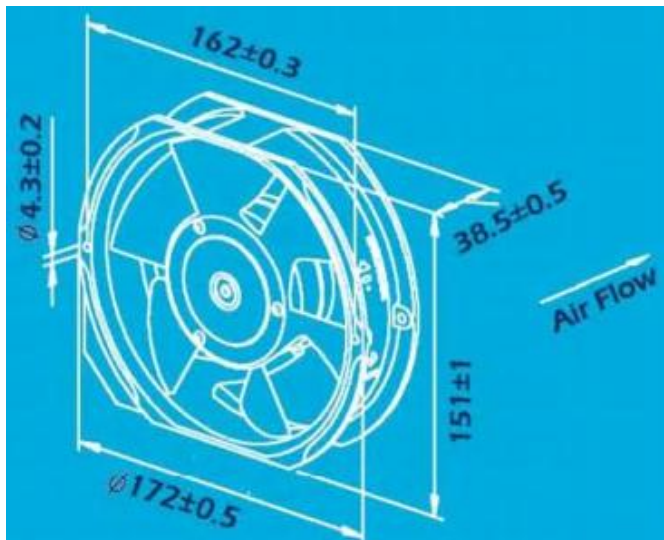

Dimension (units:mm)

Characteristic Curves

SPECIFICATION

Model	Voltage (V)	Freq. (Hz)	Current (A)	Power (W)	Speed (RPM)	Air Flow (CFM)	Pressure (mmAq)	Noise (dB)
CYM11738HBT(L)	115	50/60	0.25/0.21	25/27	2700/3100	210/240	13.5/14.5	53/59
CYM11738MBT(L)	115	50/60	0.13/0.15	14/17	2400/2350	190/180	9.2/7.5	51
CYM21738HBT(L)	230	50/60	0.11/0.12	26/27	2700/3100	210/240	13.5/14.5	53/59
CYM21738MBT(L)	230	50/60	0.08/0.1	16/19	2400/2350	190/180	9.2/7.5	51
CYM31738HBT(L)	380	50/60		26/27	2700/3100	210/240	13.5/14.5	53/59