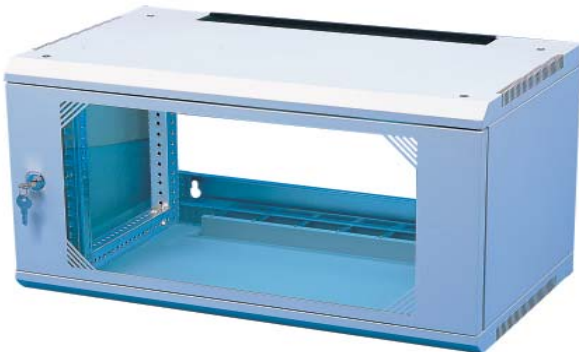

232xx-xxAA

Dimensions

Width	600 mm
Depth	250 mm , 300mm , 350mm , 400mm 450mm , 500mm , 550mm , 600mm , 650mm
Height	4U~24U