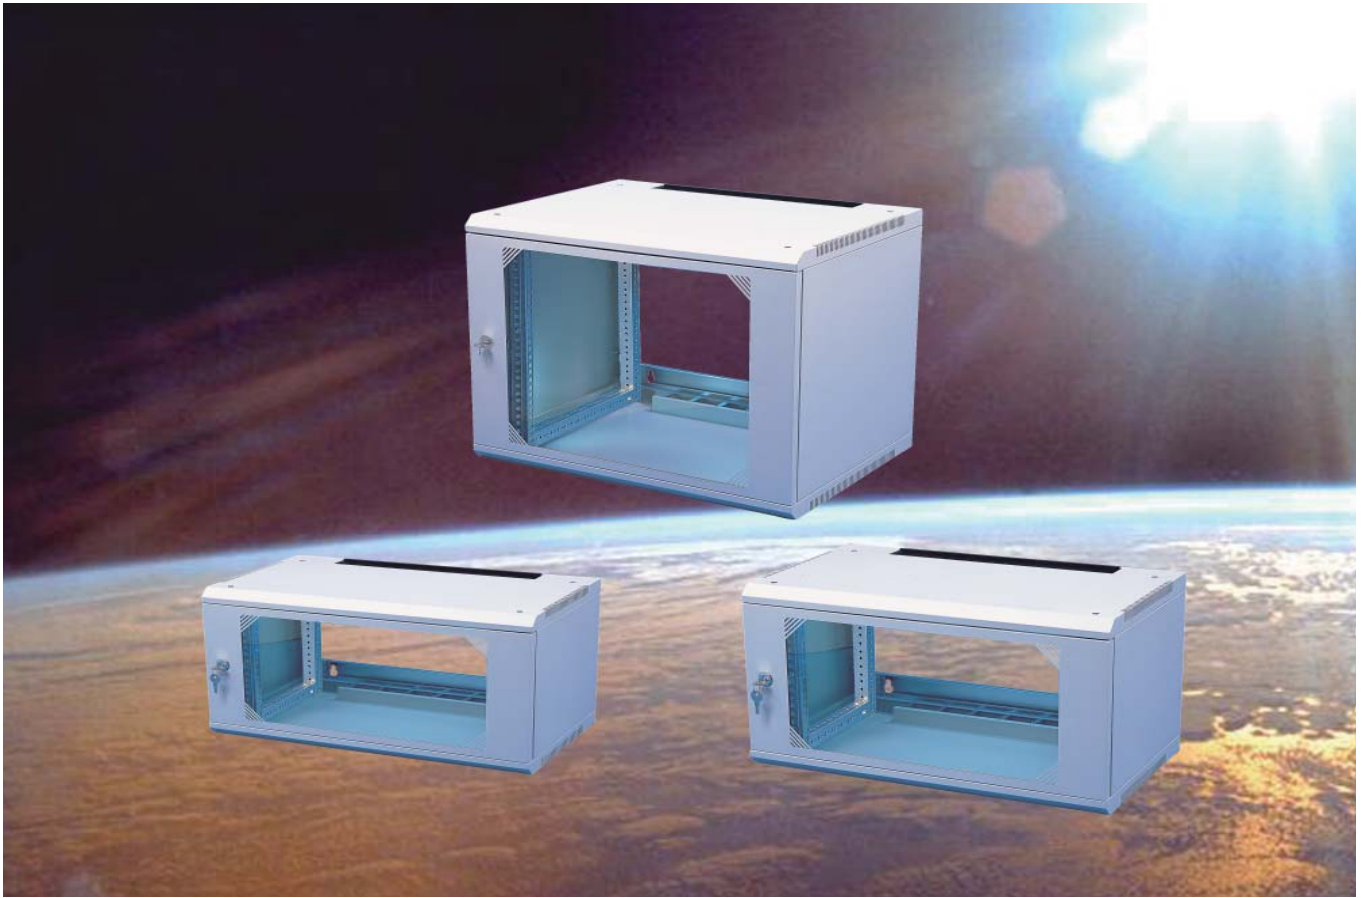

CLM-232xx-xxAA 19" WALL-MOUNT Rack

For Distributors & Under-Desk Mini Server Solutions

19" 232XX SERIES WALLMOUNT

Total Unit(U)	14	15	16	17	18	19	20	21	22	23	24
Total Height	686.3	730.75	775.2	819.65	864.1	908.55	953	997.45	1043.9	1086.35	1130.8
Width	600	600	600	600	600	600	600	600	600	600	600
Clearance Size (1U=44.45mm)	622.3	666.75	711.2	756.65	800.1	844.55	889	933.45	977.9	1022.35	1066.8
CLM-	23225-14AA	23225-15AA	23225-16AA	23225-17AA	23225-18AA	23225-19AA	23225-20AA	23225-21AA	23225-22AA	23225-23AA	23225-24AA
Depth =250	250	250	250	250	250	250	250	250	250	250	250
Dimension											
Complete	5.20	5.43	5.80	6.11	6.42	6.73	7.04	7.35	7.86	7.97	8.28
Complete	2.64	2.76	3.14	3.29	3.48	3.62	3.79	3.95	4.12	4.29	4.46
G.W.											
CLM-	23230-14AA	23230-15AA	23230-16AA	23230-17AA	23230-18AA	23230-19AA	23230-20AA	23230-21AA	23230-22AA	23230-23AA	23230-24AA
Depth =250	250	250	250	250	250	250	250	250	250	250	250
Shipping Dimension											
Complete	6.07	6.33	6.77	7.14	7.50	7.86	8.23	8.59	8.95	9.32	9.68
Complete	2.64	2.76	3.14	3.29	3.48	3.62	3.79	3.95	4.12	4.29	4.46
G.W.											
CLM-	23235-14AA	23235-15AA	23235-16AA	23235-17AA	23235-18AA	23235-19AA	23235-20AA	23235-21AA	23235-22AA	23235-23AA	23235-24AA
Depth =250	250	250	250	250	250	250	250	250	250	250	250
Shipping Dimension											
Complete	6.94	7.24	7.74	8.15	8.57	8.98	9.40	9.81	10.23	10.64	11.06
Complete	2.95	2.96	3.31	3.3	3.66	3.64	3.8	3.97	4.14	4.31	4.47
G.W.											

Color choose : Fill number 5, 1 in the ☐

5 - RAL7035 ☐

1 - RAL9011 ☐