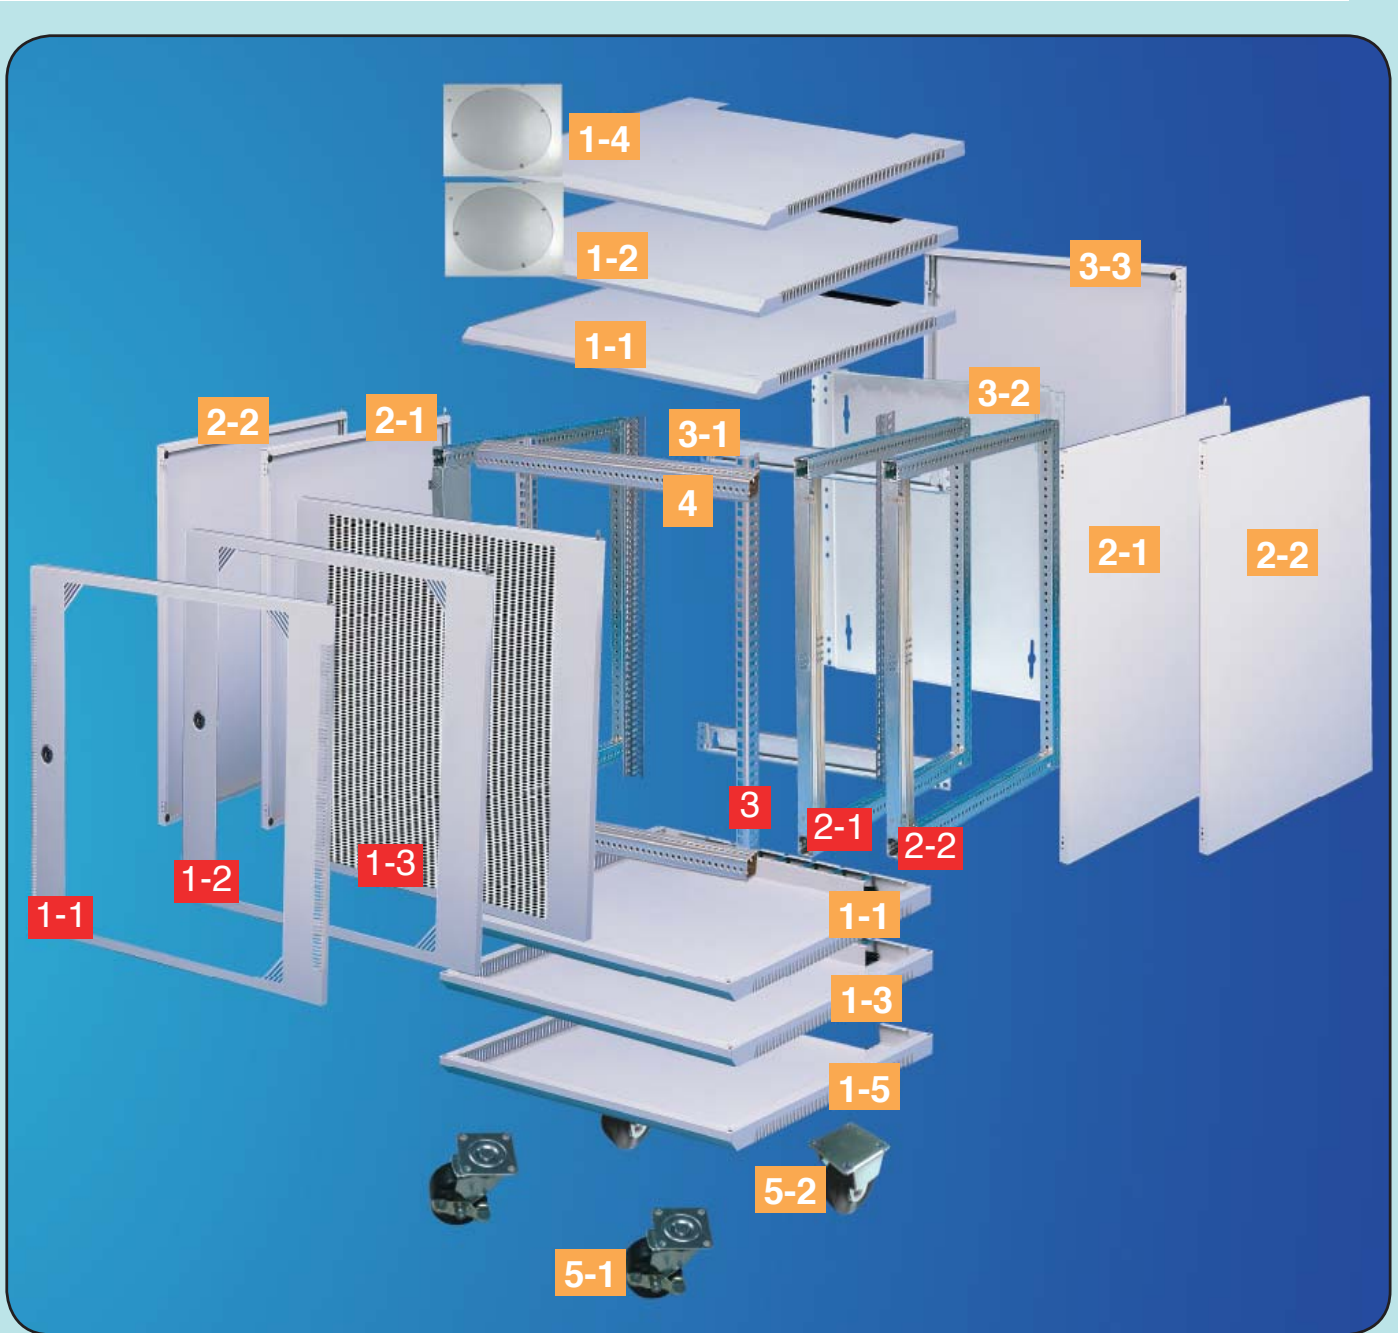

M-shaped Fixer

Fan Variants

Construction Overview CLM-232XX-XX A Series

19" 232XX SERIES WALLMOUNT

Brush Strips

CLM-232xx-xx A Series Overview

19" Wallmount Rack for Distributors & Under Desk Mini Server

General Accessories(Optional)

1

10

19

2

11

20

3

12

21

4

13

22

5

14

23

6

15

24

7

16

25

8

17

26

9

18

Standard Equipment: (Included)

1.		
1-1	CLM-882403-6xx	Vented Tempered Glass Door..... I58
1-2	CLM-882225-6xx	Tempered Glass Door..... I58
1-3	CLM-882356-6xx	Vented Mesh Door..... I59
2.		
2-1	CLM-882227-xxxx	Main Frames..... I41, I49, I56
2-2	CLM-882404-xxxx	Main Frames(AB)..... I48
3.	CLM-612615-00	F-shaped mounting Angle..... I59

Standard Equipment: (Included)

1.		
1-1	CLM-882228-6xx	Bevel Flat Panel(AA)..... I41
1-2	CLM-882365-6xx	Vented Bevel Roof Panel(AB)..... I47
1-3	CLM-882366-6xx	Bevel Bottom Panel(AB)..... I47
1-4	CLM-882401-6xx	Vented Bevel Roof Panel(AC)..... I55
1-5	CLM-882402-6xx	Bevel Bottom Panel(AC)..... I55
2.		
2-1	CLM-882226-xxxx	Swing Side Panel(AA)(AB)..... I42, I48
2-2	CLM-882411-xxxx	Pull-out Side Panel(AC)..... I57
3.		
3-1	CLM-612613-02	Wall Hinge(AA)..... I42
3-2	CLM-612773-xx	Rear door(AC)..... I50
3-3	CLM-882405-xx	Wall panel.(AB)..... I56
4.	CLM-612537-xx	Strengthenign bar(AB)..... I49
5.		
5-1	CLM-662134-00	Light-Duty Rigid (Rear)(AB)..... I50
5-2	CLM-662131-00	Light-Duty(Front)(AB)..... I50

Standard Equipment: (Optional)

1.	CLM-882033	Overlapped Component shelf.....	K1
2.	CLM-882026	Adjustable Component shelf.....	K1
3.	CLM-882060	Vented & adjustable Component shelf	K1
4.	CLM-882104	Vented Fixed Component shelf.....	K2
5.	CLM-882025	Telescopic slide rails Slide-in Component shelf.....	K2
6.	CLM-882030	Drawer 1U,2U,3U.....	K2-K3
7.	CLM-612027	Sheet steel blanking panels.....	K18
	CLM-612001	Aluminum blanking panels.....	K18
8.	CLM-312002-17/30	Earth straps.....	K29
9.	CLM-512007	Cable wiring duct.....	K21
10.	CLM-612199	Cable shunting rings,steel.....	K19
11.	CLM-882054	3 Sections server rail with Brackets	K9-K17
	CLM-882053	3 Sections server rail with Brackets	K9-K17
	CLM-882052	2 Sections server rail with Brackets.....	K9-K17
	CLM-882051	2 Sections server rail with Brackets.....	K9-K17
12.	CLM-612030	Cable clamp rails.....	K20
13.	CLM-882089-00	cable shunting strips,.....	
14.	SSL-1024 HUB	24 port Nway switch for Rack mounting..	K5
	SSL-1104/SSL-1108/SSL-1116KVN.....		K5
15.	CLM-882061	Power Socket strip & mounting bracket.....	K30
16.	CLM-612274	Patch panels.....	K22-K17
17.	CLM-882066	Cable gland panel.....	K19-K20
18.	CLM-911/2	Keyboard drawer with keyboard with mouse with Telescopic slide rails.....	K4
19.	CLM-662097	Swelling Boon-Bolt hinger.....	K37
20.	CLM-882129	Component shelf.....	I9
21.	CLM-882142	Cabling management strip.....	K20
22.	CLM-882199	Cable shunting rings strip.....	K19
23.	CLM-662009	Shelf-tapping washers screw.....	K33-K40
24.	CLM-882003	Cage Nuts.....	K33-K40
25.	CLM-882170	1U Rack-mounted 3 fans	E65
	CLM-882171	1U Rack-mounted 6 fans with 1 Pair of Slide Rails.....	E65
	CLM-882046	Active fan 3U.....	E66
26.	CLM-882124-00	Earthing Kit.....	E68