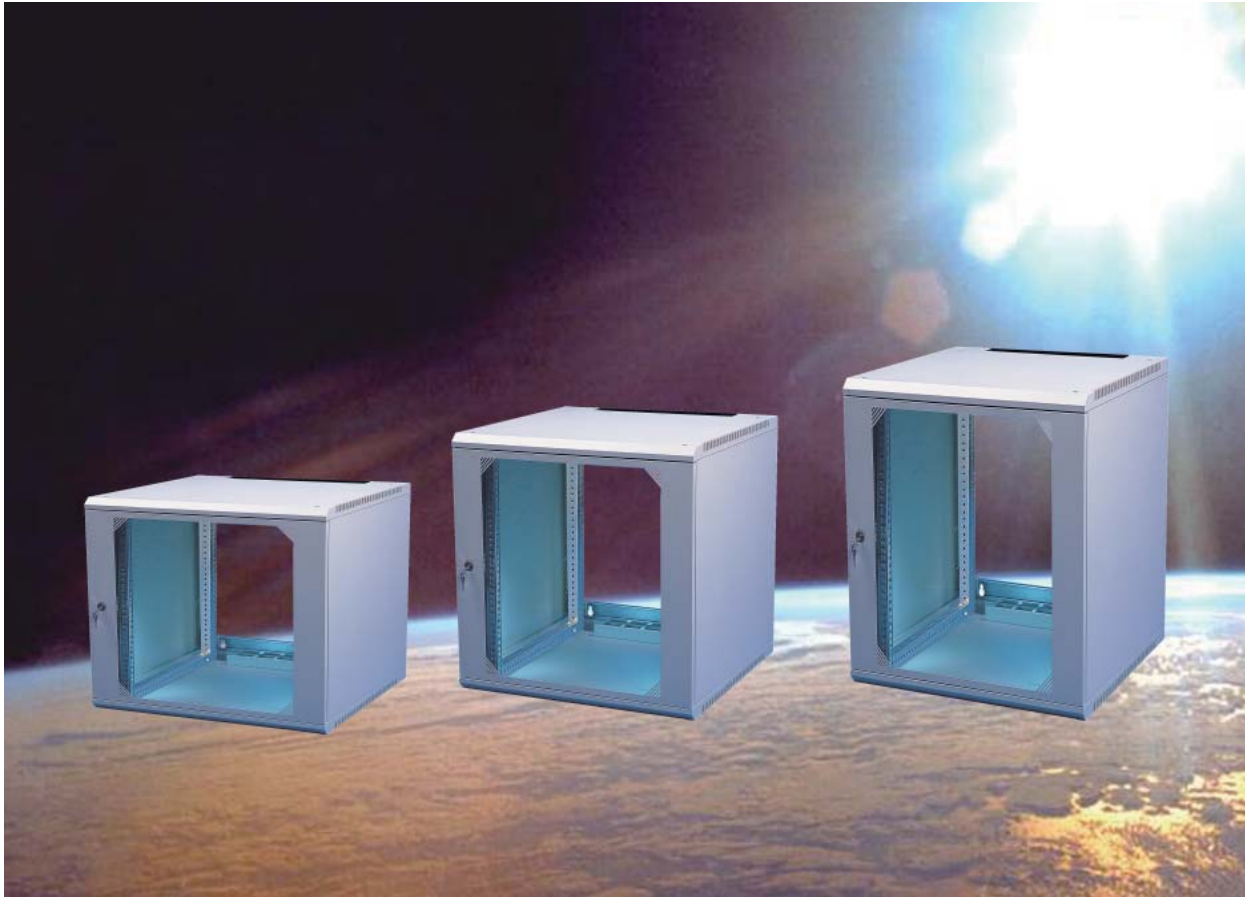

CLM-232XX-XXAA 19" WALL-MOUNT Rack

For Distributors & Under-Desk Mini Server Solutions

19" 232XX SERIES WALLMOUNT

Total Unit(U)	14	15	16	17	18	19	20	21	22	23	24
Total Height	686.3	730.75	775.2	819.65	864.1	908.55	953	997.45	1043.9	1086.35	1130.8
Width	600	600	600	600	600	600	600	600	600	600	600
Clearance Size (1U=44.45mm)	622.3	666.75	711.2	756.65	800.1	844.55	889	933.45	977.9	1022.35	1066.8
CLM-	23255-14AA	23255-15AA	23255-16AA	23255-17AA	23255-18AA	23255-19AA	23255-20AA	23255-21AA	23255-22AA	23255-23AA	23255-24AA
Depth =550	550	550	550	550	550	550	550	550	550	550	550
Dimension											
Complete	10.41	10.86	11.61	12.23	12.85	13.48	14.10	14.72	15.34	15.97	16.59
Complete	4.13	4.36	4.63	4.88	5.13	5.37	5.62	5.86	5.48	5.48	5.62
G.W.											
CLM-	23260-14AA	23260-15AA	23260-16AA	23260-17AA	23260-18AA	23260-19AA	23260-20AA	23260-21AA	23260-22AA	23260-23AA	23260-24AA
Depth =600	600	600	600	600	600	600	600	600	600	600	600
Shipping Dimension											
Complete	11.27	11.76	12.57	13.25	13.92	14.59	15.27	15.94	16.62	17.29	17.96
Complete	4.33	4.36	4.85	5.11	5.37	5.63	5.89	6.17	6.24	6.24	6.24
G.W.											

Color choose : Fill number 5, 1 in the ☐

5 - RAL7035 ☐

1 - RAL9011 ☐