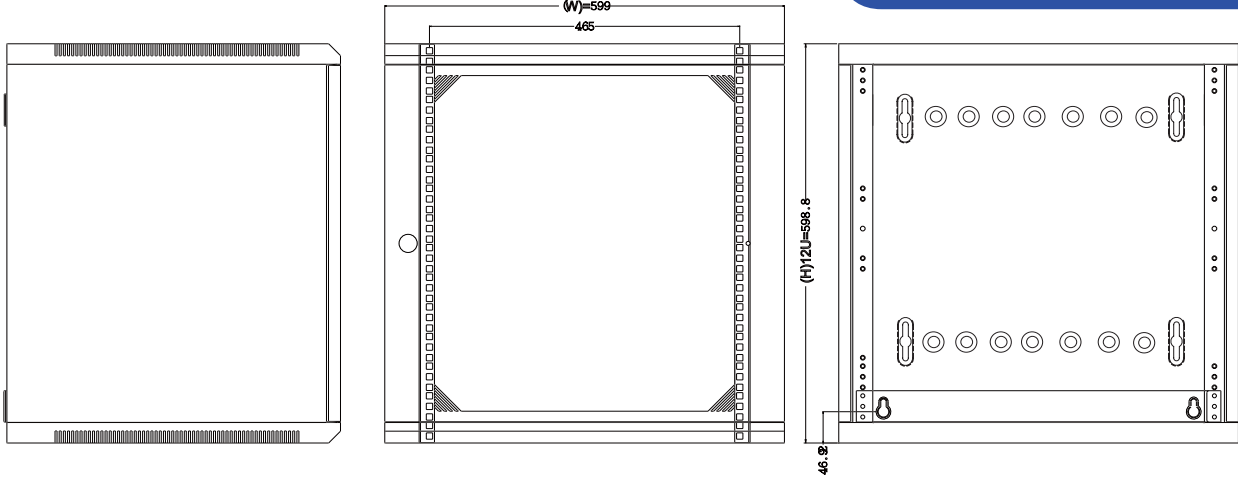

CLM-23230-xxAC □
W600 X D300 X H(6U to 24U)

CLM-23235-xxAC □
W600 X D350 X H(6U to 24U)

CLM-23240-xxAC □
W600 X D400 X H(6U to 24U)

CLM-23245-xxAC □
W600 X D450 X H(6U to 24U)

Component Parts	Num	Model No.
Roof Panel	1	882401
Bottom Panel	1	882402
Frame	2	882227
Vented Glass Door	1	882403
Side Panel	2	882226
Rear Panel	1	612773
Brush Strip	2	882364
F-shaped mounting angle	2	612615
Washers of F-shaped	4	612590
Fixer for F-shaped & frame	2	612752
Self-tapping Screw 12#24	33	662127
Self-tapping Screw M4	4	662035-06
Self-tapping Washer Screw	12	612009-12
Cage Nut M6	12	882003-06

Dimension Table:

Total Unit(U)	6	7	8	9	10	11	12	13	14
Total Height (mm)	330.70	375.15	419.60	464.05	508.50	552.95	597.40	641.85	686.3
Width	600	600	600	600	600	600	600	600	600
Clearance Size (1U=44.45mm)	266.7	311.15	355.6	400.05	444.5	488.95	533.4	577.85	622.3
Model No.	CLM- 23230-06AC	23230-07AC	23230-08AC	23230-09AC	23230-10AC	23230-11AC	23230-12AC	23230-13AC	23230-14AC
Depth =300	300	300	300	300	300	300	300	300	300
Shipping Dimension									
Complete	3.12	3.49	3.84	4.20	4.55	5.13	5.28	5.71	6.07
D.I.Y	1.92	2.23	2.69	2.69	2.7	2.71	2.75	3.12	3.17
G.W.									
Model No.	CLM- 23235-06AC	23235-07AC	23235-08AC	23235-09AC	23235-10AC	23235-11AC	23235-12AC	23235-13AC	23235-14AC
Depth =350	350	350	350	350	350	350	350	350	350
Shipping Dimension									
Complete	3.58	3.96	4.39	4.80	5.20	5.86	6.03	6.52	6.94
D.I.Y	2.19	2.43	2.57	2.86	3.13	3.41	3.12	3.34	3.54
G.W.									
Model No.	CLM- 23240-06AC	23240-07AC	23240-08AC	23240-09AC	23240-10AC	23240-11AC	23240-12AC	23240-13AC	23240-14AC
Depth =400	● 400	400	400	● 400	400	400	● 400	400	400
Shipping Dimension									
Complete	4.03	4.48	4.94	5.40	5.85	6.59	6.79	7.33	7.80
D.I.Y	2.45	2.83	2.83	3.05	3.13	3.41	3.67	4.25	3.79
G.W.									
Model No.	CLM- 23245-06AC	23245-07AC	23245-08AC	23245-09AC	23245-10AC	23245-11AC	23245-12AC	23245-13AC	23245-14AC
Depth =450	450	450	450	450	450	450	450	450	450
Shipping Dimension									
Complete	4.48	4.98	5.48	6.00	6.50	7.32	7.54	8.15	8.67
D.I.Y	2.72	3.05	3.14	3.36	3.36	3.39	3.67	4.25	4.65
G.W.									

Color choose : Fill number 5, 1 in the □

5 - RAL7035 ☐

1 - RAL9011 ☐