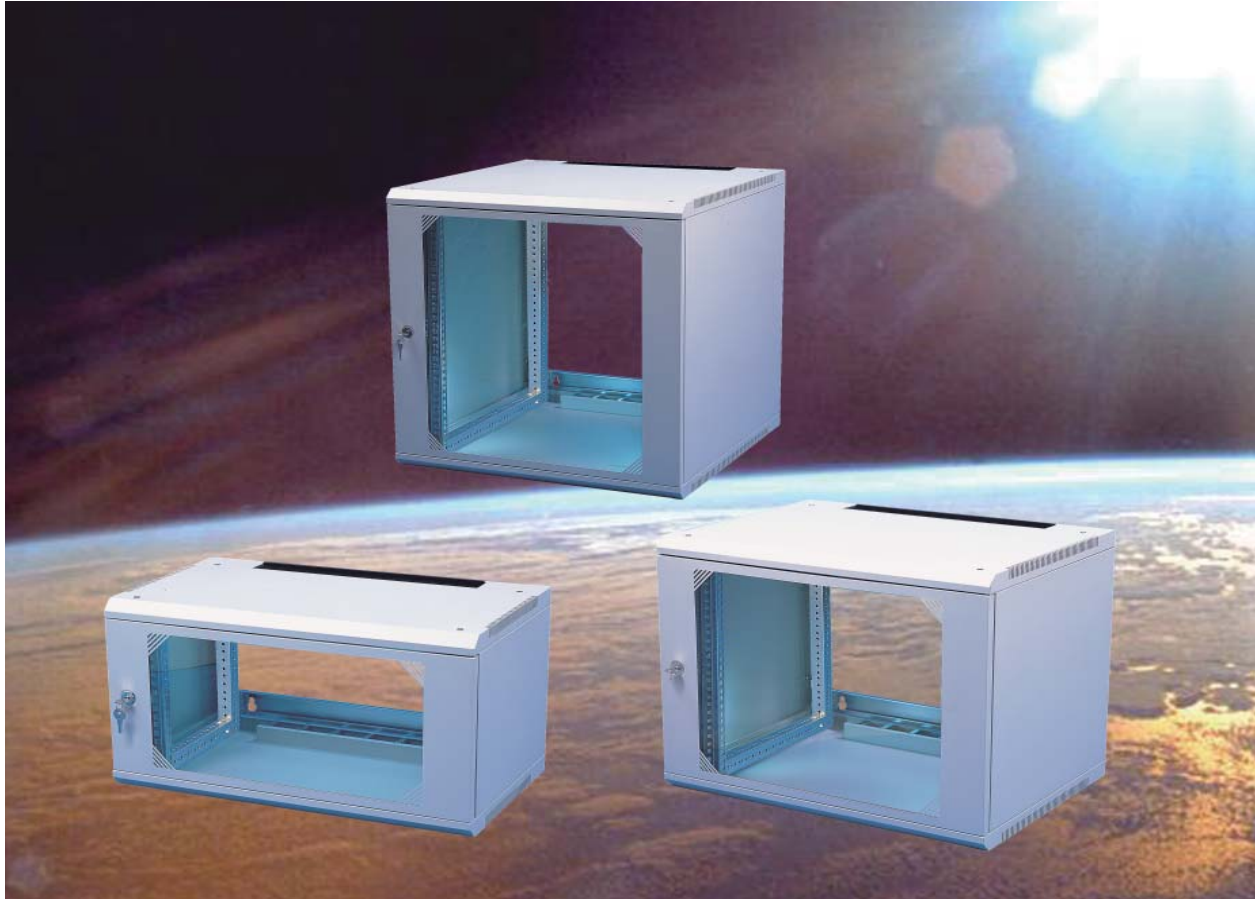

CLM-232xx-xxAA 19" WALL-MOUNT Rack

For Distributors & Under-Desk Mini Server Solutions

19" 232XX SERIES WALLMOUNT

Total Unit(U)	14	15	16	17	18	19	20	21	22	23	24
Total Height	686.3	730.75	775.2	819.65	864.1	908.55	953	997.45	1043.9	1086.35	1130.8
Width	600	600	600	600	600	600	600	600	600	600	600
Clearance Size (1U=44.45mm)	622.3	666.75	711.2	756.65	800.1	844.55	889	933.45	977.9	1022.35	1066.8
CLM-	23240-14AA	23240-15AA	23240-16AA	23240-17AA	23240-18AA	23240-19AA	23240-20AA	23240-21AA	23240-22AA	23240-23AA	23240-24AA
Depth =400	400	400	400	400	400	400	400	400	400	400	400
Shipping Dimension											
Complete	7.80	8.14	8.70	9.17	9.64	10.10	10.57	11.03	11.50	11.97	12.43
Complete	3.14	4.05	3.52	3.53	3.9	3.89	4.07	4.25	4.43	4.61	4.79
G.W.											
CLM-	23245-14AA	23245-15AA	23245-16AA	23245-17AA	23245-18AA	23245-19AA	23245-20AA	23245-21AA	23245-22AA	23245-23AA	23245-24AA
Depth =450	450	450	450	450	450	450	450	450	450	450	450
Shipping Dimension											
Complete	8.67	9.05	9.67	10.19	10.71	11.23	11.75	12.26	12.78	13.30	13.82
Complete	4.13	4.36	4.63	4.88	4.53	4.57	4.78	4.99	5.2	5.42	5.62
G.W.											
CLM-	23250-14AA	23250-15AA	23250-16AA	23250-17AA	23250-18AA	23250-19AA	23250-20AA	23250-21AA	23250-22AA	23250-23AA	23250-24AA
Depth =500	500	500	500	500	500	500	500	500	500	500	500
Shipping Dimension											
Complete	9.53	9.95	10.63	11.20	11.77	12.34	12.91	13.48	14.05	14.62	15.19
Complete	4.13	4.36	4.63	4.88	5.13	5.01	5.01	5.01	5.2	5.42	5.62
G.W.											

Color choose : Fill number 5, 1 in the ☐

5 - RAL7035 ☐

1 - RAL9011 ☐