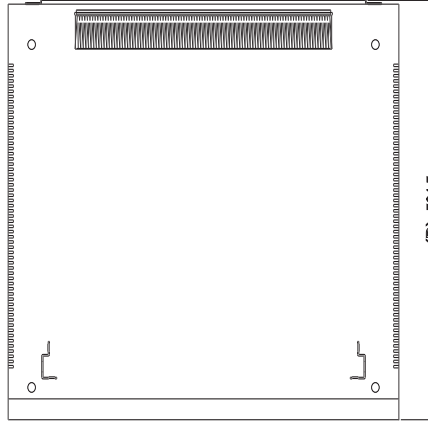

CLM-23225-xxAA □
W600 X D250 X H(4U to 24U)

CLM-23230-xxAA □
W600 X D300 X H(4U to 24U)

CLM-23235-xxAA □
W600 X D350 X H(4U to 24U)

Component Parts	Num	Model No.
Roof & Bottom Panel	1	882228
Frame	2	882227
Vented Glass Door	1	882403
Side Panel	2	882226
Wall Hinger	2	612613
F-shaped mounting angle	2	612615
Washers of F-shaped	4	612590
Fixer for F-shaped & frame	2	612752
Self-tapping Screw 12#24	28	662127
Self-tapping Screw M4	4	662035-06
Self-tapping Washer Screw	12	612009-12
Cage Nut M6	12	882003-06

Dimension Table:

Total Unit(U)	4	5	6	7	8	9	10	11	12	13
Total Height (mm)	241.80	286.25	330.70	375.15	419.60	464.05	508.50	552.95	597.40	641.85
Width	600	600	600	600	600	600	600	600	600	600
Clearance Size (1U=44.45mm)	177.8	222.25	266.7	311.15	355.6	400.05	444.5	488.95	533.4	577.85
Model No.	CLM- 23225-04AA □	23225-05AA □	23225-06AA □	23225-07AA □	23225-08AA □	23225-09AA □	23225-10AA □	23225-11AA □	23225-12AA □	23225-13AA □
Depth =250	250	250	250	250	250	250	250	250	250	250
Shipping Dimension										
Complete	2.08	2.38	2.69	2.99	3.29	3.60	3.90	4.39	4.52	4.88
D.I.Y	1.55	1.55	1.65	1.91	2.24	2.24	2.25	2.25	2.29	2.59
G.W.										
Model No.	CLM- 23230-04AA □	23230-05AA □	23230-06AA □	23230-07AA □	23230-08AA □	23230-09AA □	23230-10AA □	23230-11AA □	23230-12AA □	23230-13AA □
Depth =300	300	300	300	300	300	300	300	300	300	300
Shipping Dimension										
Complete	2.42	2.77	3.13	3.49	3.84	4.20	4.55	5.13	5.28	5.71
D.I.Y	1.55	1.55	1.65	1.91	2.24	2.24	2.25	2.25	2.29	2.59
G.W.										
Model No.	CLM- 23235-04AA □	23235-05AA □	23235-06AA □	23235-07AA □	23235-08AA □	23235-09AA □	23235-10AA □	23235-11AA □	23235-12AA □	23235-13AA □
Depth =350	350	350	350	350	350	350	350	350	350	350
Shipping Dimension										
Complete	2.77	3.17	3.58	3.98	4.39	4.80	5.20	5.86	6.03	6.52
D.I.Y	1.6	1.68	1.88	2.09	2.29	2.54	2.79	3.04	2.59	2.78
G.W.										

Color choose : Fill number 5, 1 in the □

5 - RAL7035

1 - RAL9011