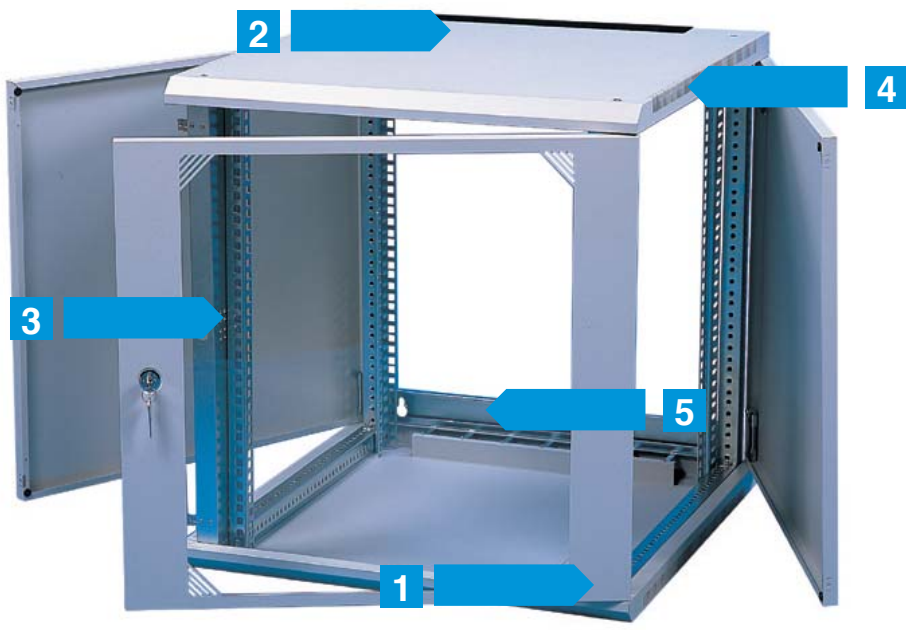

2
Cable entry :
The sponge entry on panel can protect the outlooking of cable from scraped and dust outside.

Cool environment :
Optional two fans on the roof panel can drop the interior temperature.

3
Set for kinds of rail :
Many rails can be set on the F-shaped mounting angles .

The cable management :
Let the cable management become quicker , safer & neater .

4
Passive Ventilator :
The slots on the roof, bottom panels & front door for efficient heat-dissipation .

5
Wall Panel :
Holes on the wall panel are used for something need to fixing on the wall panel ,like cable rings.

19" 232XX SERIES WALLMOUNT

232xx-xxAC

Dimensions

Width	600 mm
Depth	300mm , 350mm , 400mm , 450mm 500mm , 550mm , 600mm , 650mm
Height	6U~24U

232xx-xxAC Operations